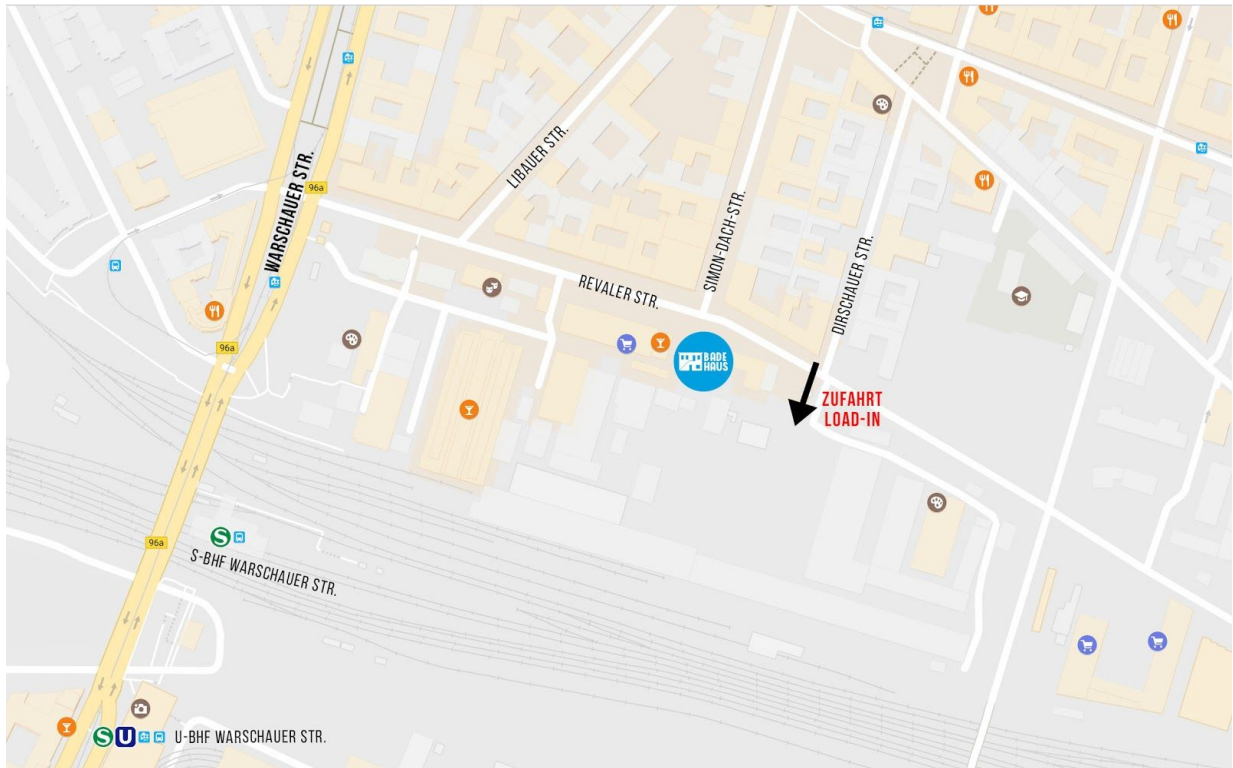

HOW TO FIND US

Badehaus
Revaler Str. 99
10245 Berlin

MAIN FLOOR TECH-SPECS

PA:

Controller: Xilica XP-4080
Tops: 2x dbTechnologies FlexSys F212 (Active)
Subs: 2x Myland 2*18inches BR Subs
Sub Amping: 1x Crown Macro-Tech 5000VZ
Center: 1x dbTechnologies FM10
Delays: 2x HK12 Pro
4 Point: 2x EV ZLX112P
Desk: Midas M32 Full

MONITORING (MIXED FROM FOH):

Front: 3x T.Box PRO A15 (Active)
Back: 2x EV ZLX112P (Active)
1x dbTechnologies FM10