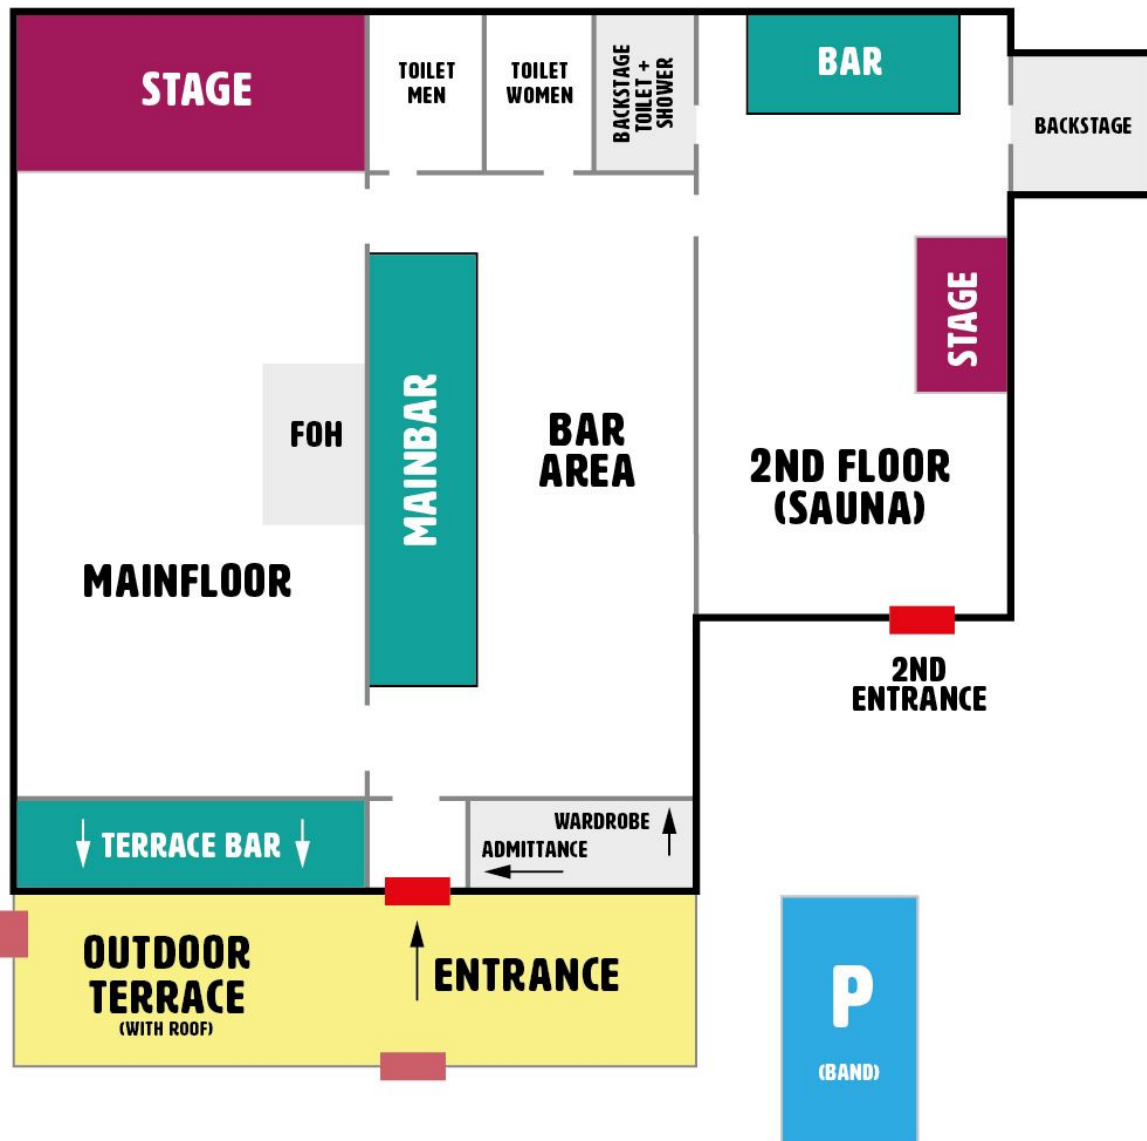

Attila Kiss (Geschäftsführer)
Handelsregister: Amtsgericht
Berlin-Charlottenburg HBR 112583 B
Steuer Id.Nr.: DE 258831728

Szimpla GmbH

Gärtnerstraße 15
10245 Berlin

SKETCH

Badehaus is located at the RAW-area in Berlin-Friedrichshain. The capacity for a concert at the main floor is 250 people. At the second floor we can do shows for 120 people. The maximum capacity for parties is 400 people. The Sauna Floor has its own bar and the entire room can be used separately from the main floor, also in the same time.

All days are available for booking, except tuesday we have a weekly hip hop-jam. The doors for concerts are normally 7pm, parties start around 11pm.

MAIN FLOOR (Capacity: 250)

SAUNA FLOOR (Capacity: 120)

BAR AREA (Capacity: 80)

BACKSTAGE

12 sqm + extra restroom with shower.

PARKING

Space for one van in front of the venue. Nightliner on request.

LOAD-IN

10 m, no stairs

WIFI

MONITORING (MIXED FROM FOH):

Front: 3x T.Box PRO A15 (Active)
Back: 2x EV ZLX112P (Active)
1x dbTechnologies FM10

STAGE SIZE:

Width 5,80m x Depth 3,60m x Clear Height 2,50m
Platform Height: 0,55m

MICROPHONES: